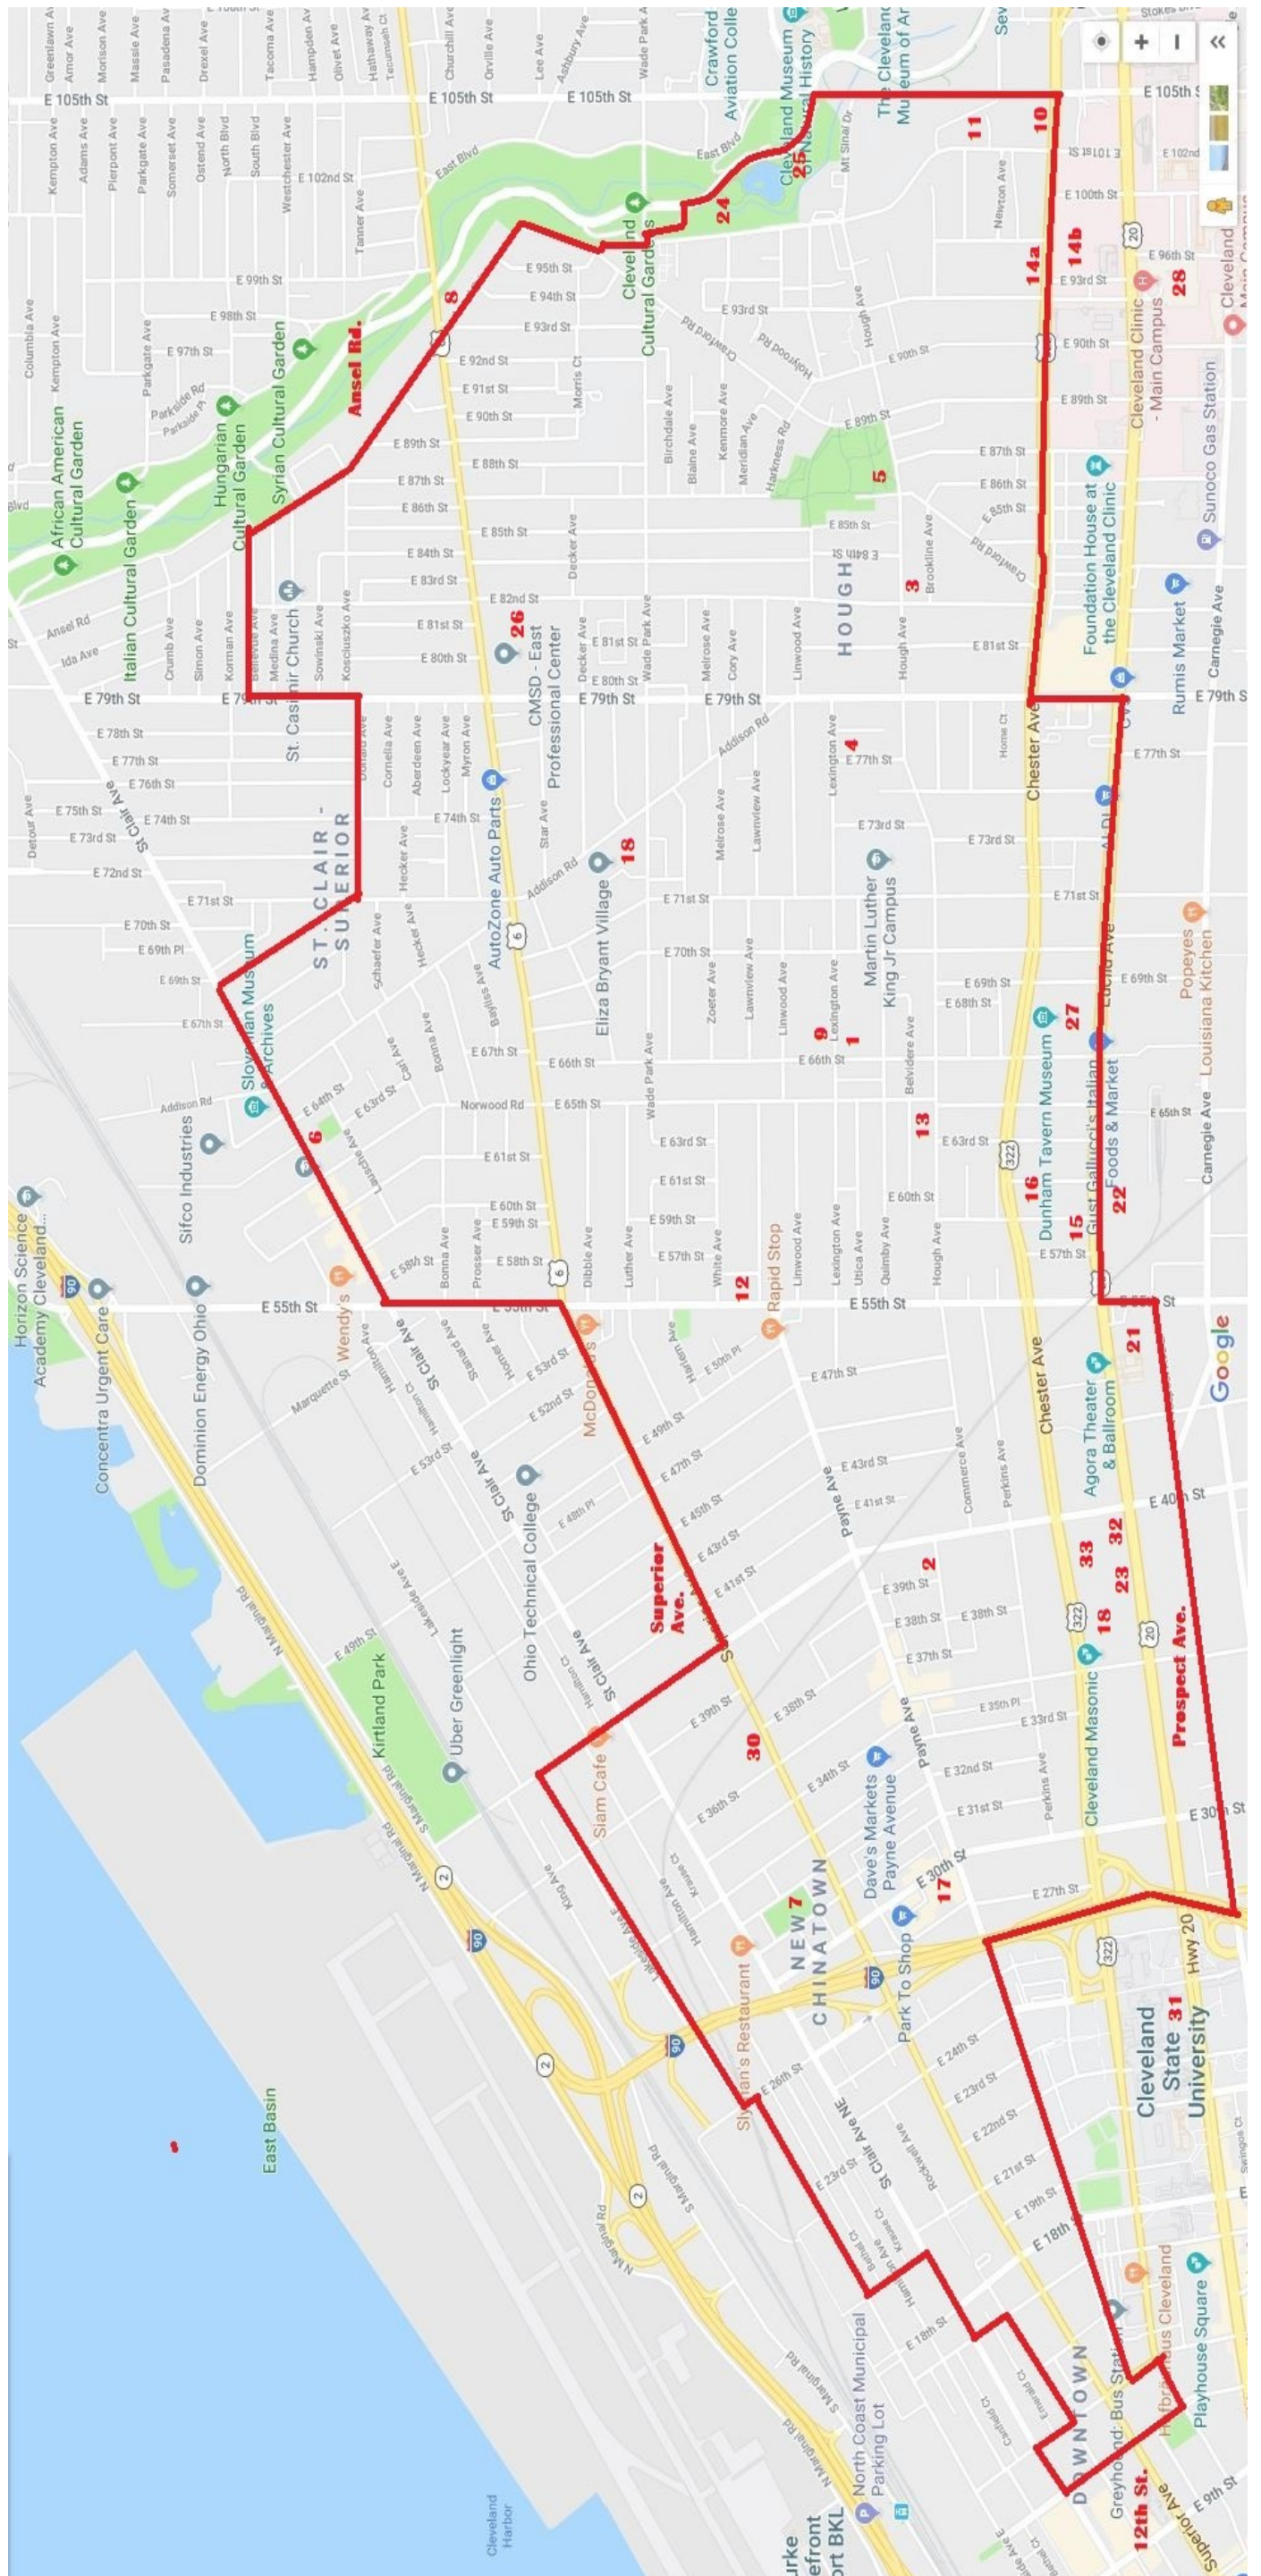

1. Fatima Family Center
2. Greater Cleveland Neighborhood Centers Association
3. Lexington-Bell Community Center
4. Thurgood Marshall Recreation Centers
5. EJ Kovacic Recreation Centers
6. Sterling Recreation Centers
7. Famicos Foundation
8. Baseball Heritage Museum
9. Cleveland Sight Center
10. Milton and Tamar Maltz Performing Arts Center
11. Rainey Institute
12. Chateau Hough Vineyards
13. CWRU/Cleveland Clinic School of Medicine and Dental

Ward 7 Map

14. University Hospital's
15. Women and Children Clinic
16. Dave's Super Market
17. Asia Plaza
18. Masonic Hall
19. Slovenian Museum
20. Eliza Bryant
21. Agora Theater
22. Gallucci's Italian Foods & Market
23. Red Cross
24. Botanic Cultural gardens
25. Doan Park
26. CMSD Headquarters
27. Dunham Tavern Museum
28. Cleveland Clinic
29. University Hospital
30. St Clair/Superior CDC
31. CSU
32. County Services
33. Children Museum